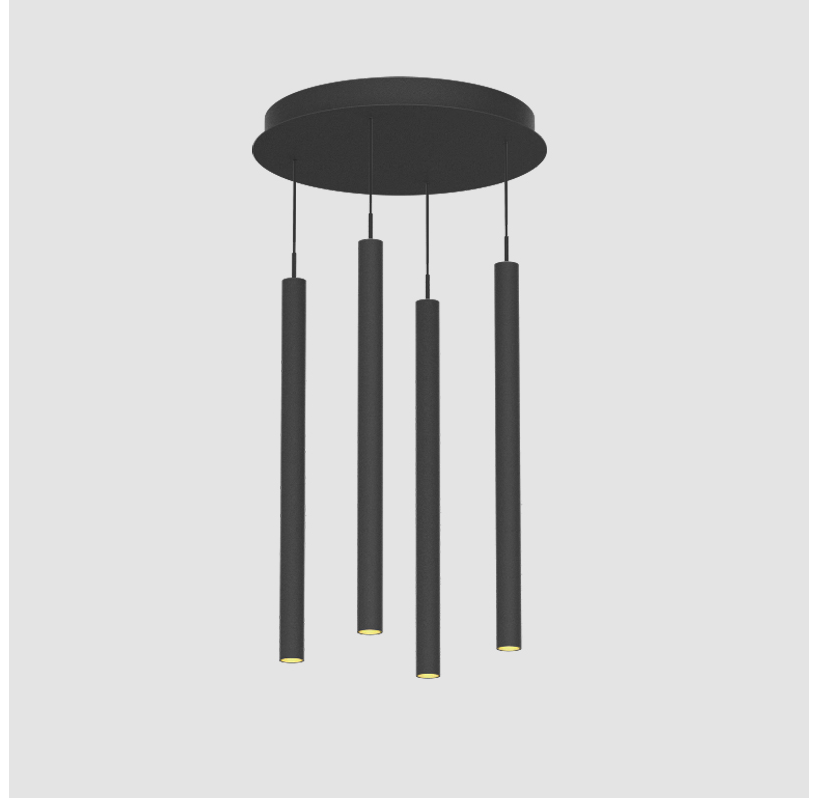

GENERAL

Series: G-Mini Round
Subseries: G-Mini Round Hangover
Partner: Prolicht
Division: Architectural
Installation: Suspension
Product Type: Clusters
Mounting Location: Ceiling
Light Distribution: Direct

PHYSICAL

Shape: Cylinder
Diameter (mm): 347
Diameter (in): 13 11/16
Height (mm): 450
Height (in): 17 11/16
Fixture Finish: SSR / BKV / CWI / CRY / HAB / UFT / ITA / RUA / FTG / MYG / LOD / PUS / FRO / FUP / KIA / POP / BLS / SPG / MEY / GOH / CHC / COM / ABZ / JAG / OBR / MOS / ROR
Accent Finish: NOF / COP / MIR / SSS
Fixture Material: Extruded Aluminum / Steel
Cable Details: 2000mm/78 3/4" / 4000mm/157 1/2" - Cable, Black, Green, Orange, Red, White

ELECTRICAL

Lamp Type: LED (Zhaga Standard)
Input Wattage (W): 26
Total Output Wattage (W): 23.7
Dimming: Tri-Mode (Non-Dimming and Phase Dimming (120Vac only) and 0-10V Dimming)
Driver Included: Yes
Driver Location: Integrated
Driver Type: Constant Current - Universal
Driver Class: Class 2
Input Voltage (V): 120 - 277

LED

Color Temperature (°K): 2700 / 3000 / 3500 / 4000
Max. Delivered Lumen (lm): 1614 / 1709 / 1804 / 1852
Nominal Lumen (lm): 1840 / 1949 / 2057 / 2112
CRI: >90 CRI
Lamp Life (hrs): 50000

OPTICAL

Beam Angle: 20 / 26 / 56

RATINGS AND CERTIFICATIONS

Certified By: Certified for North American Standards
IP rating: IP20