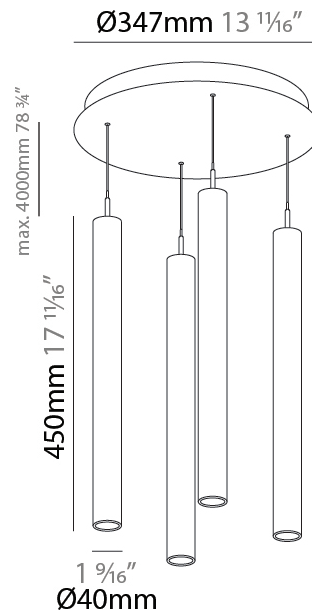

GENERAL

Series: G-Mini Round
Subseries: G-Mini Round Hangover
Partner: Prolicht
Division: Architectural
Installation: Suspension
Product Type: Clusters
Mounting Location: Ceiling
Light Distribution: Direct

PHYSICAL

Shape: Cylinder
Diameter (mm): 347
Diameter (in): 13 11/16
Height (mm): 450
Height (in): 17 11/16
Fixture Finish: SSR / BKV / CWI / CRY / HAB / UFT / ITA / RUA / FTG / MYG / LOD / PUS / FRO / FUP / KIA / POP / BLS / SPG / MEY / GOH / CHC / COM / ABZ / JAG / OBR / MOS / ROR
Accent Finish: NOF / COP / MIR / SSS
Fixture Material: Extruded Aluminum / Steel
Cable Details: 2000mm/78 3/4" / 4000mm/157 1/2" - Cable, Black, Green, Orange, Red, White

ELECTRICAL

Lamp Type: LED (Zhaga Standard)
Input Wattage (W): 39
Total Output Wattage (W): 35.4
Dimming: Non-Dimmable
Driver Included: Yes
Driver Location: Integrated
Driver Type: Constant Current - Universal
Driver Class: Class 2
Input Voltage (V): 120 - 277

LED

Color Temperature (°K): 2700 / 3000 / 3500 / 4000
Max. Delivered Lumen (lm): 2776 / 2904 / 3012 / 3080
Nominal Lumen (lm): 1840 / 1949 / 2057 / 2112
CRI: >90 CRI
Lamp Life (hrs): 50000

OPTICAL

Beam Angle: 40 / 52

RATINGS AND CERTIFICATIONS

Certified By: Certified for North American Standards
IP rating: IP20