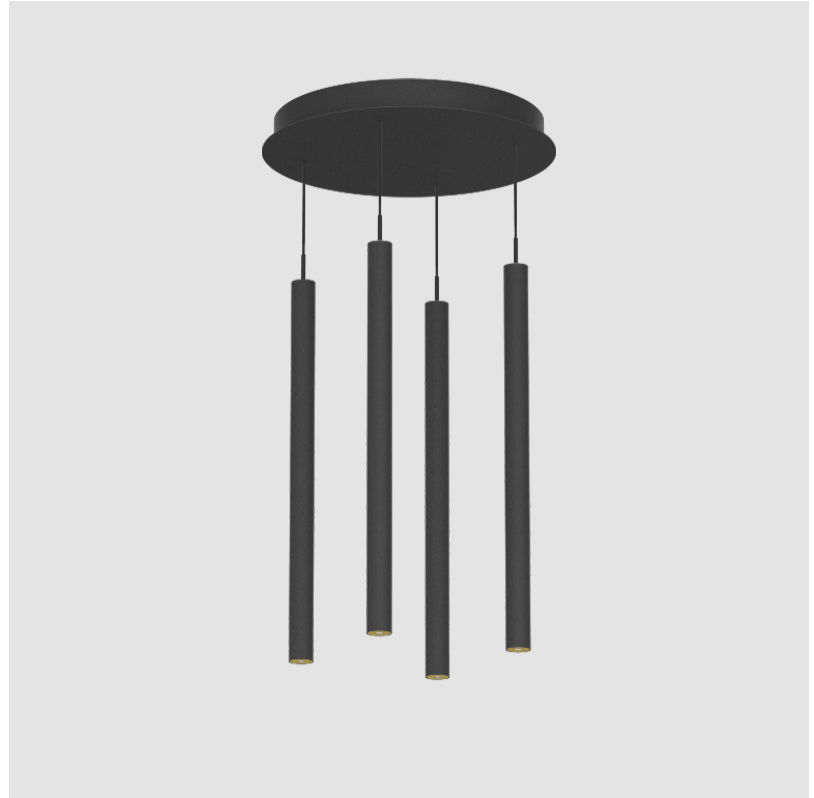

GENERAL

Series: G-Mini Round
Subseries: G-Mini Round Hangover
Partner: Prolicht
Division: Architectural
Installation: Suspension
Product Type: Clusters
Mounting Location: Ceiling
Light Distribution: Direct

PHYSICAL

Shape: Cylinder
Diameter (mm): 347
Diameter (in): 13 11/16
Height (mm): 450
Height (in): 17 11/16
Diffuser: Shine Ring - NOR / OPL / YEL / ORA / RED / BLU / GRN
Fixture Finish: SSR / BKV / CWI / CRY / HAB / UFT / ITA / RUA / FTG / MYG / LOD / PUS / FRO / FUP / KIA / POP / BLS / SPG / MEY / GOH / CHC / COM / ABZ / JAG / OBR / MOS / ROR
Accent Finish: NOF / COP / MIR / SSS
Fixture Material: Extruded Aluminum / Steel
Cable Details: 2000mm/78 3/4" / 4000mm/157 1/2" - Cable, Black, Green, Orange, Red, White

ELECTRICAL

Lamp Type: LED (Zhaga Standard)
Input Wattage (W): 26
Total Output Wattage (W): 23.7
Dimming: Non-Dimmable
Driver Included: Yes
Driver Location: Integrated
Driver Type: Constant Current - Universal
Driver Class: Class 2
Input Voltage (V): 120 - 277

LED

Color Temperature (°K): 2700 / 3000 / 3500 / 4000
Max. Delivered Lumen (lm): 1557 / 1421 / 1499 / 1450
Nominal Lumen (lm): 1840 / 1949 / 2057 / 2112
CRI: >90 CRI
Lamp Life (hrs): 50000

OPTICAL

Beam Angle: 32 / 58

RATINGS AND CERTIFICATIONS

Certified By: Certified for North American Standards
IP rating: IP20