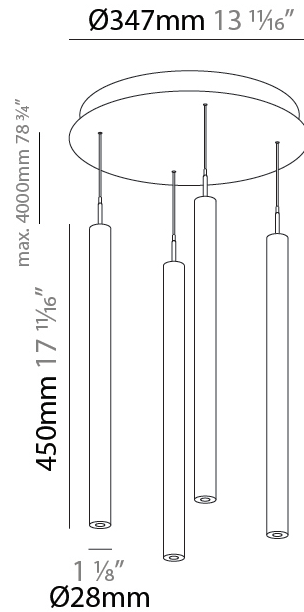

GENERAL

Series: G-Mini Round
Subseries: G-Mini Round Hangover
Partner: Prolicht
Division: Architectural
Installation: Suspension
Product Type: Clusters
Mounting Location: Ceiling
Light Distribution: Direct

PHYSICAL

Shape: Cylinder
Diameter (mm): 347
Diameter (in): 13 11/16
Height (mm): 450
Height (in): 17 11/16
Diffuser: Shine Ring - NOR / OPL / YEL / ORA / RED / BLU / GRN
Fixture Finish: SSR / BKV / CWI / CRY / HAB / UFT / ITA / RUA / FTG / MYG / LOD / PUS / FRO / FUP / KIA / POP / BLS / SPG / MEY / GOH / CHC / COM / ABZ / JAG / OBR / MOS / ROR
Accent Finish: NOF / COP / MIR / SSS
Fixture Material: Extruded Aluminum / Steel
Cable Details: 2000mm/78 3/4" / 4000mm/157 1/2" - Cable, Black, Green, Orange, Red, White

ELECTRICAL

Lamp Type: LED (Zhaga Standard)
Input Wattage (W): 26
Total Output Wattage (W): 23.7
Dimming: Non-Dimmable
Driver Included: Yes
Driver Location: Integrated
Driver Type: Constant Current - Universal
Driver Class: Class 2
Input Voltage (V): 120 - 277

LED

Color Temperature (°K): 2700 / 3000 / 3500 / 4000
Max. Delivered Lumen (lm): 1557 / 1421 / 1499 / 1450
Nominal Lumen (lm): 1840 / 1949 / 2057 / 2112
CRI: >90 CRI
Lamp Life (hrs): 50000

OPTICAL

Beam Angle: 32 / 58

RATINGS AND CERTIFICATIONS

Certified By: Certified for North American Standards
IP rating: IP20