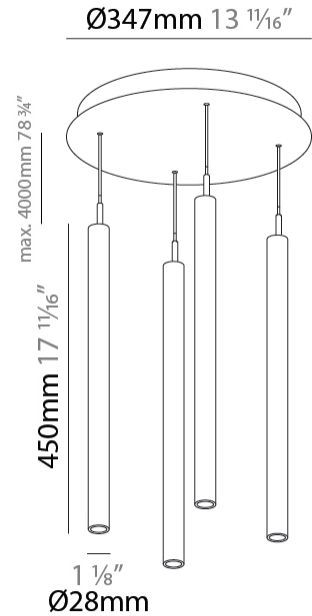

GENERAL

Series: G-Mini Round
Subseries: G-Mini Round Hangover
Partner: Prolicht
Division: Architectural
Installation: Suspension
Product Type: Clusters
Mounting Location: Ceiling
Light Distribution: Direct

PHYSICAL

Shape: Cylinder
Diameter (mm): 347
Diameter (in): 13 11/16
Height (mm): 450
Height (in): 17 11/16
Fixture Finish: SSR / BKV / CWI / CRY / HAB / UFT / ITA / RUA / FTG / MYG / LOD / PUS / FRO / FUP / KIA / POP / BLS / SPG / MEY / GOH / CHC / COM / ABZ / JAG / OBR / MOS / ROR
Accent Finish: NOF / COP / MIR / SSS
Fixture Material: Extruded Aluminum / Steel
Cable Details: 2000mm/78 3/4" / 4000mm/157 1/2" - Cable, Black, Green, Orange, Red, White

ELECTRICAL

Lamp Type: LED (Zhaga Standard)
Input Wattage (W): 26
Total Output Wattage (W): 23.7
Dimming: Tri-Mode (Non-Dimming and Phase Dimming (120Vac only) and 0-10V Dimming)
Driver Included: Yes
Driver Location: Integrated
Driver Type: Constant Current - Universal
Driver Class: Class 2
Input Voltage (V): 120 - 277

LED

Color Temperature (°K): 2700 / 3000 / 3500 / 4000
Max. Delivered Lumen (lm): 1614 / 1709 / 1804 / 1852
Nominal Lumen (lm): 1840 / 1949 / 2057 / 2112
CRI: >90 CRI
Lamp Life (hrs): 50000

OPTICAL

Beam Angle: 20 / 26 / 56

RATINGS AND CERTIFICATIONS

Certified By: Certified for North American Standards
IP rating: IP20